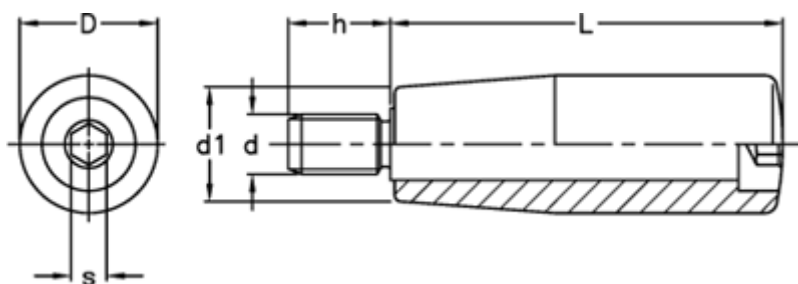

Data Sheet

Article number: 2304022711

Description: E+G Revolving handle
I.281/90+x-M10

Measures

D	= 28
d1	= 22
d 6g	= M10
h	= 18
L	= 90
s	= 8